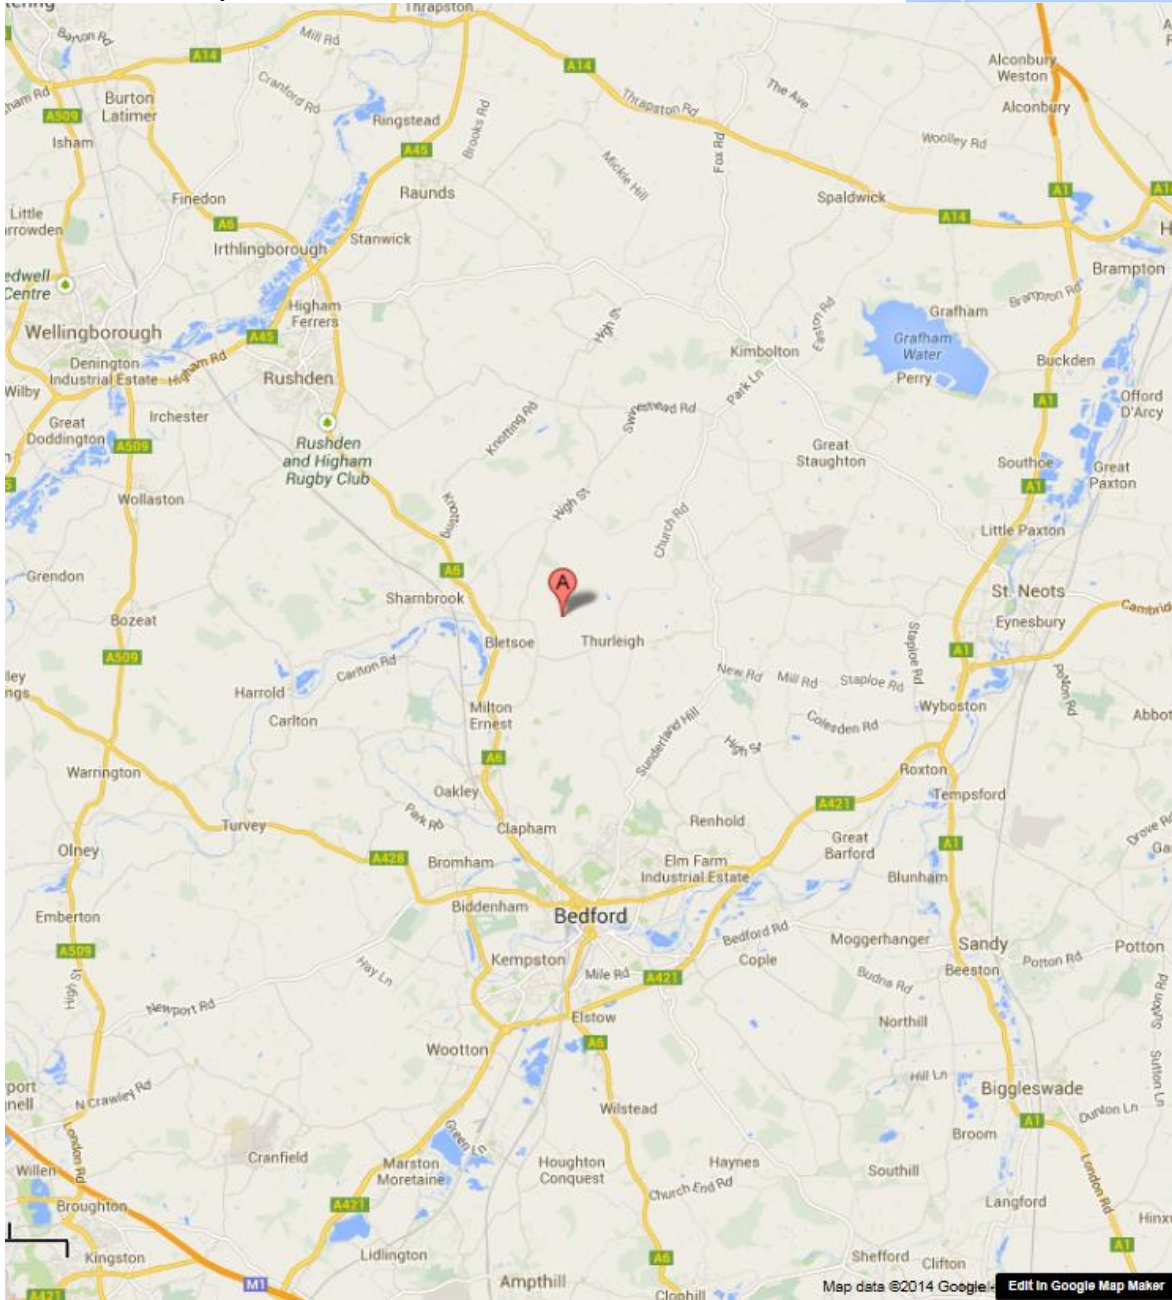

Probe Scientific Limited – How to find us

Our main site for Research and Development and the site for goods delivery is;

**Probe Scientific Limited, Building 115
Bedford Technology Park, Thurleigh, Bedford, MK44 2YP UK**

Office main No.: +44 (0)1234 780152, Lab Tel: +44 (0)1234 780159
www.probescientific.com

**Thurleigh is a village in North Bedfordshire, England, about 6 miles (10 km)
North of the county town of Bedford.**