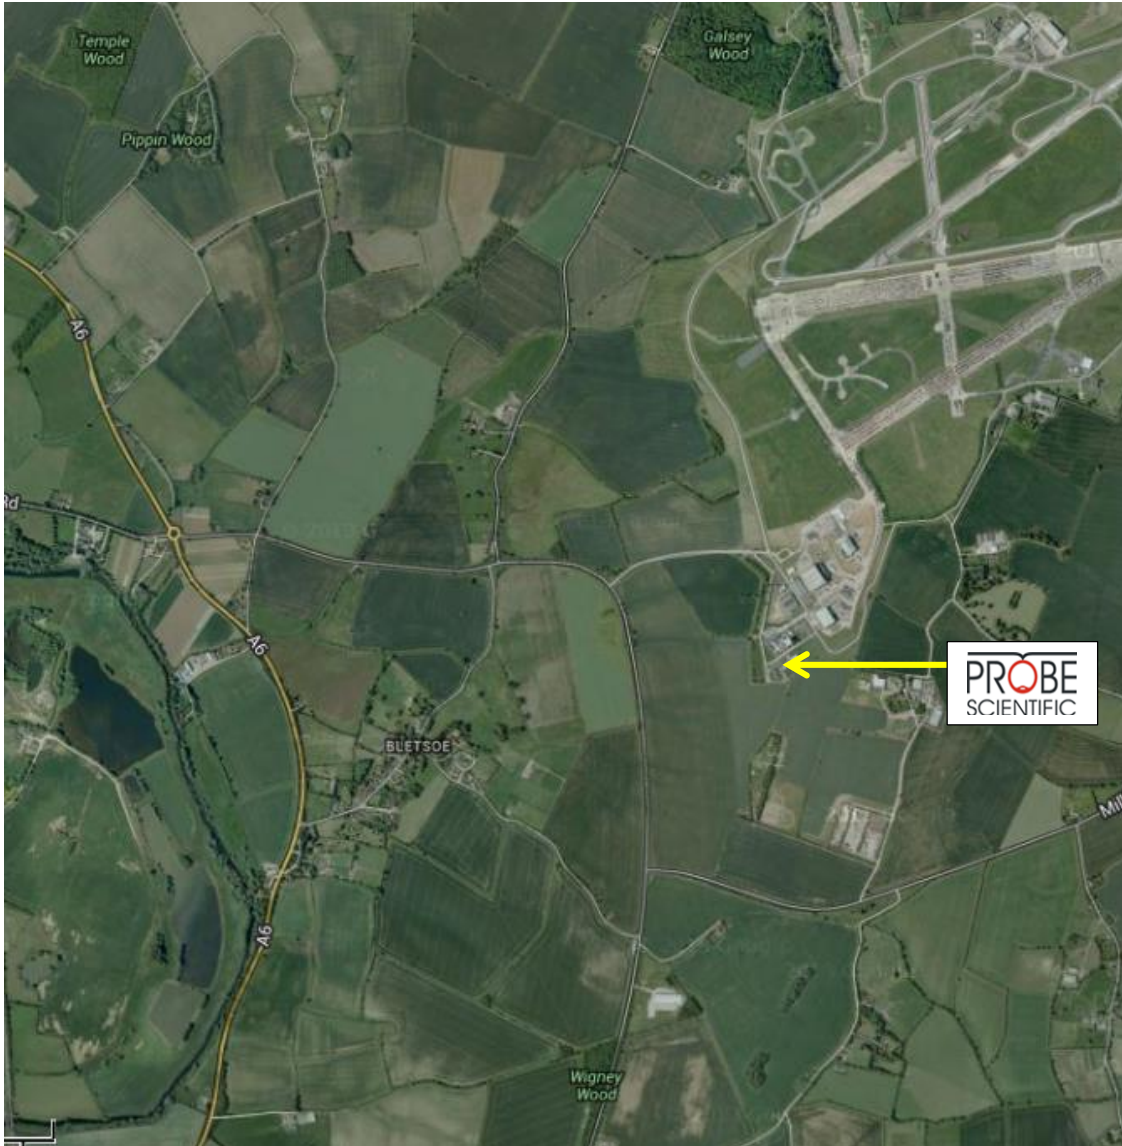

Probe Scientific Limited – How to find us

Our main site for Research and Development and the site for goods delivery is;

**Probe Scientific Limited, Building 115
Bedford Technology Park, Thurleigh, Bedford, MK44 2YP UK**

The entrance to Bedford Technology Park is marked by a large sign for Palmer Sports which is located on the Bedford Autodrome. Proceed through the gatehouse and take the first right (about 50 metres) marked as 'Millennium Studios'. Go past the two-story grey building and find parking directly in front of Probe's building, or to the right.

The following hotels are located near within 3 miles of **Probe Scientific, MK44 2YP**

Millhouse Hotel

Sharnbrook (Hotel) 10 minutes

Tel: 01234 781678

www.millhouse-riverside.co.uk

Just off the A6, 7 miles from the north of Bedford, with 9 en-suite bedrooms, Wi-Fi access, informal business meeting facilities and an à la carte restaurant overlooking the mill pond and the River Great Ouse.