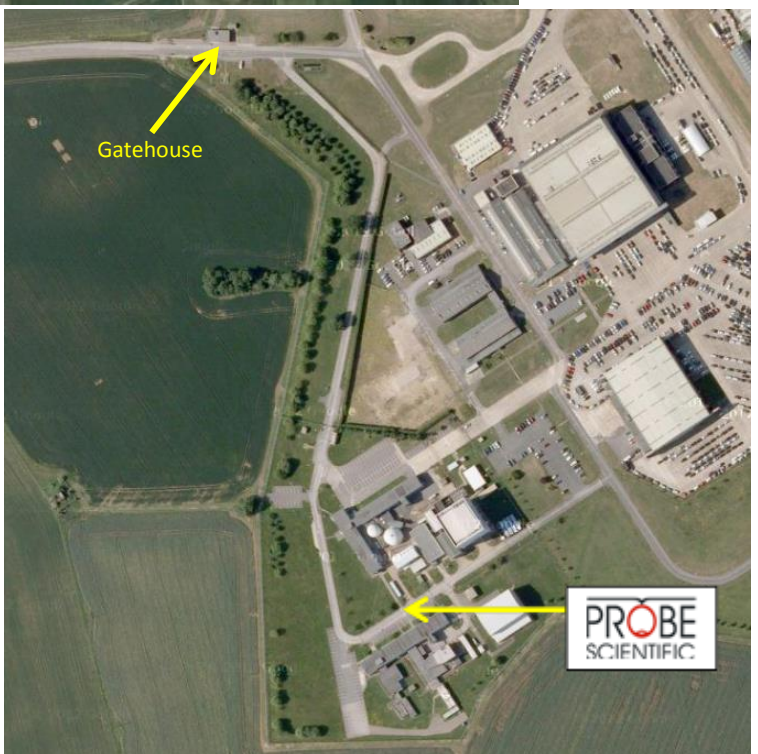

Head Office

Probe Scientific Limited also has a Head Office at The Venture Centre, Coventry CV4 7EZ UK